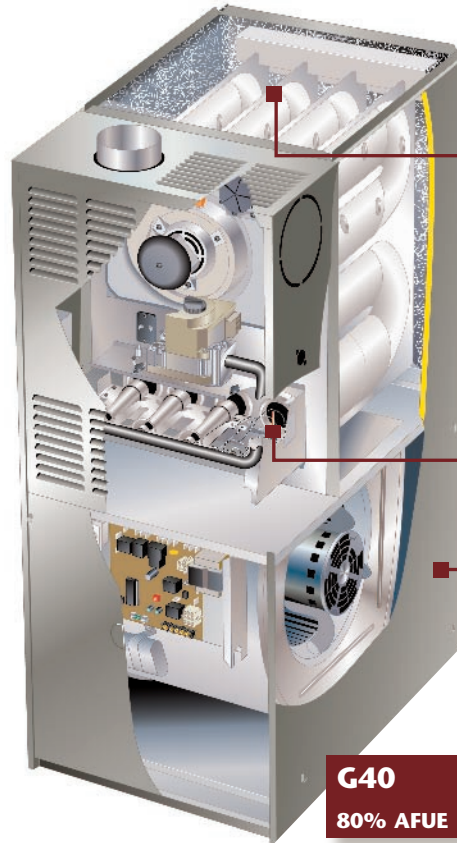

Merit® Series G40 Gas Furnace

Innovation never felt so good.™

Mid-efficiency levels save you money, compared to older furnaces

Durable, high-quality design for long-lasting performance

EFFICIENCY RATING

80% AFUE (Annual Fuel Utilization Efficiency)

WARRANTY*

20-year limited warranty on the heat exchanger.

5-year limited warranty on all remaining covered components.

EFFICIENT, CONSISTENT WARMTH—YEAR AFTER YEAR

Year-round comfort – Built to deliver outstanding comfort, year after year.

Duralok® Heat Exchanger – Made of high-quality, patented ArmorTuf™ aluminized steel. Life-tested to 2-1/2 times agency requirements (ANSI Standard Z21.47) for long product life and durability.

Hot Surface Igniter – Delivers starting reliability.

Durable Steel Cabinet – Constructed of heavy-gauge steel and protected by a high-quality, textured-paint finish.

G40
80% AFUE

*Applies to residential applications only. See actual warranty certificate for details.

Merit® Series G40 Specifications

G40	UH24A-045 (X)	UH24A-070	UH36A-045 UH36A-070	UH36B-090	UH36C-110	UH48B-070	UH48B-090 (X)
AFUE	80%	80%	80%	80%	80%	80%	80%
Dimensions	HxWxD (in.)	40 x 14-1/2 x 28-1/2	40 x 14-1/2 x 28-1/2	40 x 14-1/2 x 28-1/2	40 x 17-1/2 x 28-1/2	40 x 21 x 28-1/2	40 x 17-1/2 x 28-1/2
	HxWxD (mm)	1016 x 368 x 724	1016 x 368 x 724	1016 x 368 x 724	1016 x 446 x 724	1016 x 533 x 724	1016 x 446 x 724
G40	UH48C-110	UH60C-110 (X)	UH48C-135	UH60D-135	UH60D-155	DF-24A-045 (X)	DF-36A-045
AFUE	80%	80%	80%	80%	80%	80%	80%
Dimensions	HxWxD (in.)	40 x 21 x 28-1/2	40 x 21 x 28-1/2	40 x 21 x 28-1/2	40 x 24-1/2 x 28-1/2	40 x 24-1/2 x 28-1/2	40 x 14-1/2 x 28-1/2
	HxWxD (mm)	1016 x 533 x 724	1016 x 533 x 724	1016 x 533 x 724	1016 x 622 x 724	1016 x 622 x 724	1016 x 368 x 724
G40	DF-36A-070 (X)	DF-36B-090	DF-48B-070	DF-48C-090 (X)	DF-48C-110 (X)	DF-60C-110 (X)	DF-60D-135
AFUE	80%	80%	80%	80%	80%	80%	80%
Dimensions	HxWxD (in.)	40 x 14-1/2 x 28-1/2	40 x 17-1/2 x 28-1/2	40 x 17-1/2 x 28-1/2	40 x 21 x 28-1/2	40 x 21 x 28-1/2	40 x 24-1/2 x 28-1/2
	HxWxD (mm)	1016 x 368 x 724	1016 x 446 x 724	1016 x 446 x 724	1016 x 533 x 724	1016 x 533 x 724	1016 x 533 x 724

Note: Due to Lennox' ongoing commitment to quality, all specifications, ratings and dimensions are subject to change without notice.

Lennox is proud of the fact that these products have earned the Good Housekeeping Seal.

HOME COMFORT SYSTEMS
Innovation never felt so good.™

(37M96) G40 2/07
PC48540

© Lennox Industries Inc. 2002

Visit us at www.lennox.com, or contact us at 1-800-9-LENNOX.